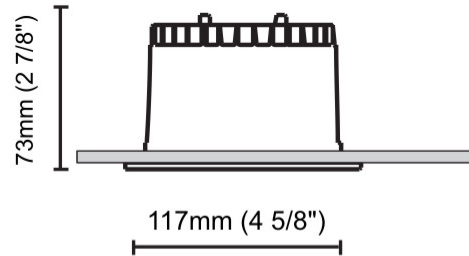

GENERAL

Series: Dixit
Subseries: Dixit RA11
Brand: Ivela
Division: Architectural
Mounting Type: Recessed
Mounting Location: Ceiling
Subcategory: Downlight

PHYSICAL

Shape: Square
Length (mm): 117
Length (in): 4 5/8
Width (mm): 117
Width (in): 4 5/8
Height (mm): 73
Height (in): 2 7/8
Min. Recessing Depth (mm): 113
Min. Recessing Depth (in): 4 1/2
Light Distribution: Direct
Weight (kg): 0.7
Weight (lbs): 1.54
Diffuser: Clear Polycarbonate
Fixture Finish: MWH
Fixture Material: Aluminum Die Cast
Cut-out Measurements: 100mm / 3 15/16"

OPTICAL

Optic°: 55
Adjustability: Fixed
Upon Request: Optic 12° or 30° (mirror-metallized) / 70° (white)

RATINGS AND CERTIFICATIONS

Certified By: Certified for North American Standards
IP rating: IP43
IK Rating: IK08
Glare Rating: ≤ 19

GENERAL

Series: Dixit
 Subseries: Dixit RA8
 Brand: Ivela
 Division: Architectural
 Mounting Type: Recessed
 Mounting Location: Ceiling
 Subcategory: Downlight

PHYSICAL

Shape: Square
 Length (mm): 80
 Length (in): 3 1/8
 Width (mm): 80
 Width (in): 3 1/8
 Height (mm): 70
 Height (in): 2 3/4
 Min. Recessing Depth (mm): 110
 Min. Recessing Depth (in): 4 3/16
 Light Distribution: Direct
 Weight (kg): 0.4
 Weight (lbs): 0.88
 Diffuser: Clear Polycarbonate
 Fixture Finish: MWH
 Fixture Material: Aluminum Die Cast
 Cut-out Measurements: 70mm / 2 3/4"