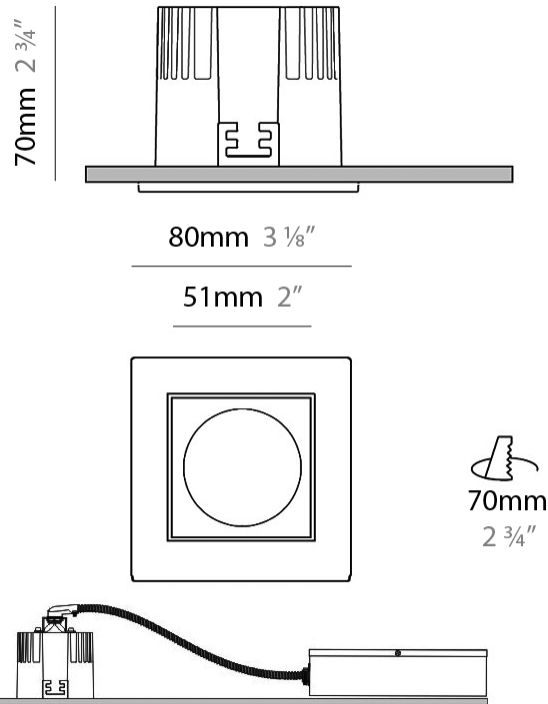

GENERAL

Series: Dixit
Subseries: Dixit RA8
Brand: Ivela
Division: Architectural
Mounting Type: Recessed
Mounting Location: Ceiling
Subcategory: Downlight

PHYSICAL

Shape: Square
Length (mm): 80
Length (in): 3 1/8
Width (mm): 80
Width (in): 3 1/8
Height (mm): 70
Height (in): 2 3/4
Min. Recessing Depth (mm): 110
Min. Recessing Depth (in): 4 3/16
Light Distribution: Direct
Weight (kg): 0.4
Weight (lbs): 0.88
Diffuser: Clear Polycarbonate
Fixture Finish: MWH
Fixture Material: Aluminum Die Cast
Cut-out Measurements: 70mm / 2 3/4"

ELECTRICAL

Lamp Type: LED
Total Output Wattage (W): 9 / 12
Dimming: Tri-Mode (Non-Dimming and Phase Dimming (120Vac only) and 0-10V Dimming)
Driver Included: No
Driver Location: Recessed Housing
Driver Type: Constant Current - Universal
Driver Class: Class 2
Input Voltage (V): 120 - 277
Constant Current (MA): 250 / 350

LED

Number of LEDs: 1
Color Temperature (°K): 2700 / 3000
Max. Delivered Lumen (lm): 1096 / 1447
CRI: >80 CRI
Efficiency (%): 87.7
Lamp Life (hrs): 50000
Upon Request: 3500K upon request

OPTICAL

Optic°: 26
Adjustability: Fixed
Upon Request: Optic 45° (mirror-metallized) / 65° (white)

RATINGS AND CERTIFICATIONS

Certified By: Certified for North American Standards
IP rating: IP44
IK Rating: IK08
Glare Rating: ≤ 19