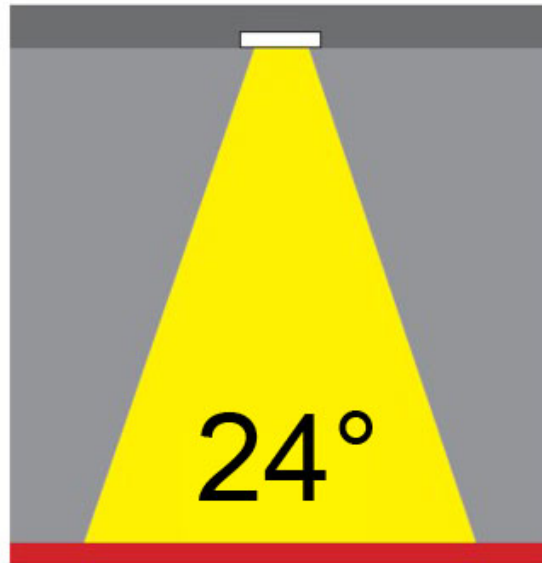

DIXIT RA8 RECESSED

A56057-

PROJECT	
TYPE	
SPECIFIER	
QUANTITY	
DATE	

	DP	DV		Order Example		K°
Dimming	Phase	0-10V		L5XXXXXX-DV-30K		
Color Temperature	27K	30K	35K	40K		K°
	2700K	3000K	3500K	4000K	0-10V	3000K