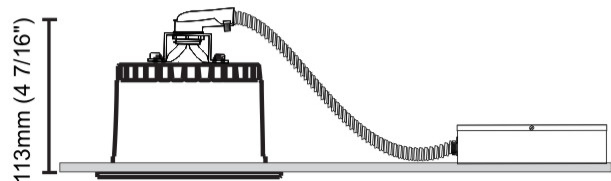

GENERAL

Series: Dixit
Subseries: Dixit RA11
Brand: Ivela
Division: Architectural
Mounting Type: Recessed
Mounting Location: Ceiling
Subcategory: Downlight

PHYSICAL

Shape: Square
Length (mm): 117
Length (in): 4 5/8
Width (mm): 117
Width (in): 4 5/8
Height (mm): 73
Height (in): 2 7/8
Min. Recessing Depth (mm): 113
Min. Recessing Depth (in): 4 1/2
Light Distribution: Direct
Weight (kg): 0.7
Weight (lbs): 1.54
Diffuser: Clear Polycarbonate
Fixture Finish: MWH
Fixture Material: Aluminum Die Cast
Cut-out Measurements: 100mm / 3 15/16"

OPTICAL

Optic°: 55
Adjustability: Fixed
Upon Request: Optic 12° or 30° (mirror-metallized) / 70° (white)

RATINGS AND CERTIFICATIONS

Certified By: Certified for North American Standards
IP rating: IP43
IK Rating: IK08
Glare Rating: ≤ 19

GENERAL

Series: Dixit
 Subseries: Dixit RA8
 Brand: Ivela
 Division: Architectural
 Mounting Type: Recessed
 Mounting Location: Ceiling
 Subcategory: Downlight

PHYSICAL

Shape: Square
 Length (mm): 80
 Length (in): 3 1/8
 Width (mm): 80
 Width (in): 3 1/8
 Height (mm): 70
 Height (in): 2 3/4
 Min. Recessing Depth (mm): 110
 Min. Recessing Depth (in): 4 3/16
 Light Distribution: Direct
 Weight (kg): 0.4
 Weight (lbs): 0.88
 Diffuser: Clear Polycarbonate
 Fixture Finish: MWH
 Fixture Material: Aluminum Die Cast
 Cut-out Measurements: 70mm / 2 3/4"